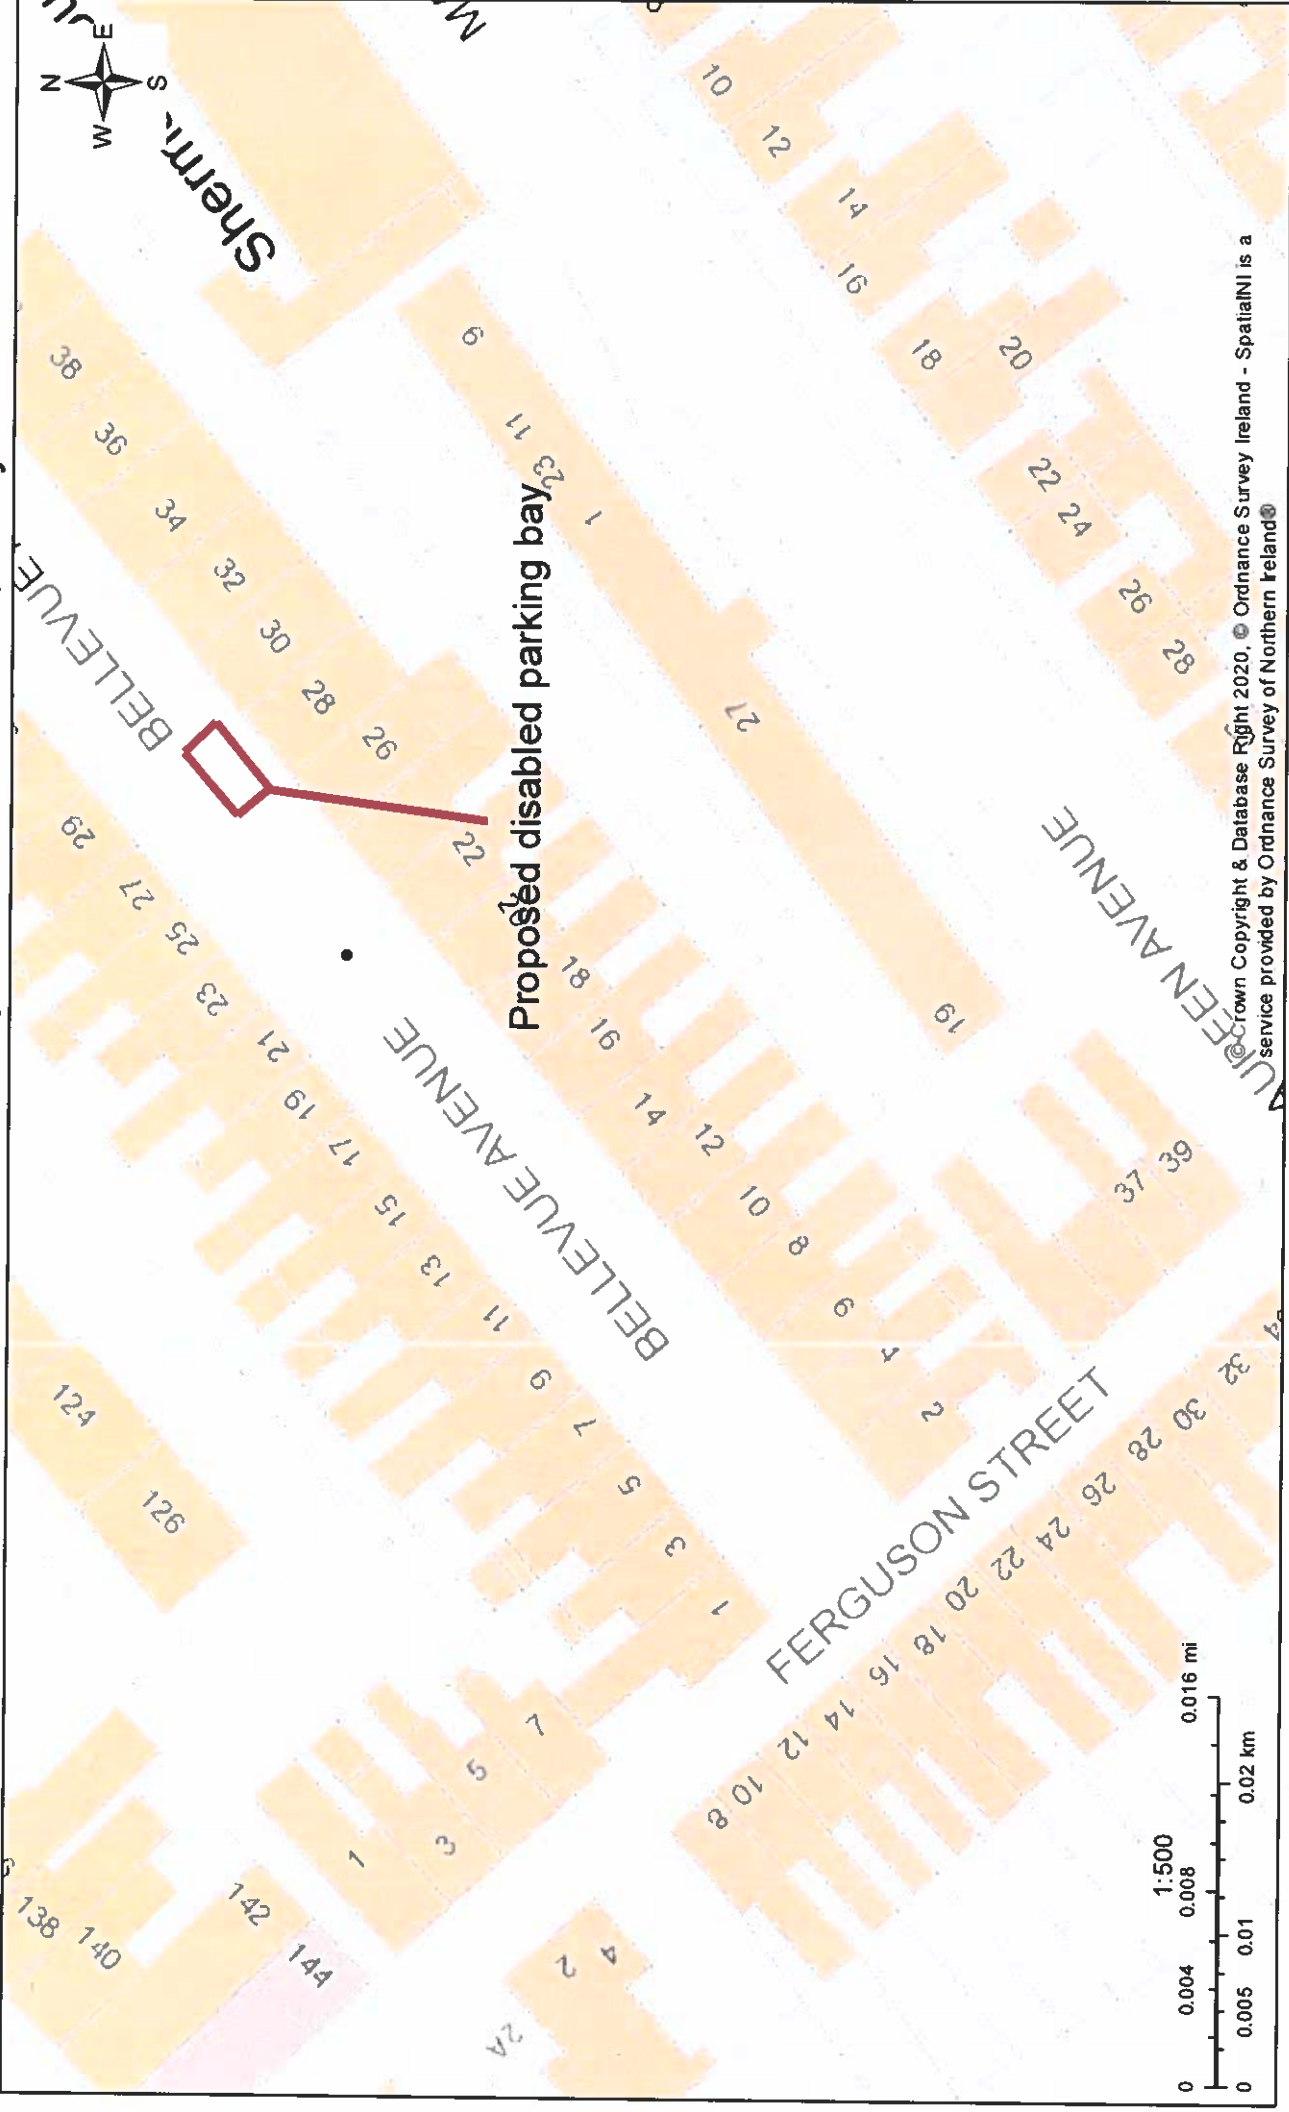

# Proposed disabled parking bay - Bellevue Avenue, Derry

© Crown Copyright & Database Right 2020. © Ordnance Survey Ireland - SpatialNI is a service provided by Ordnance Survey of Northern Ireland®

Tuesday 13 October 2020 12:47:59